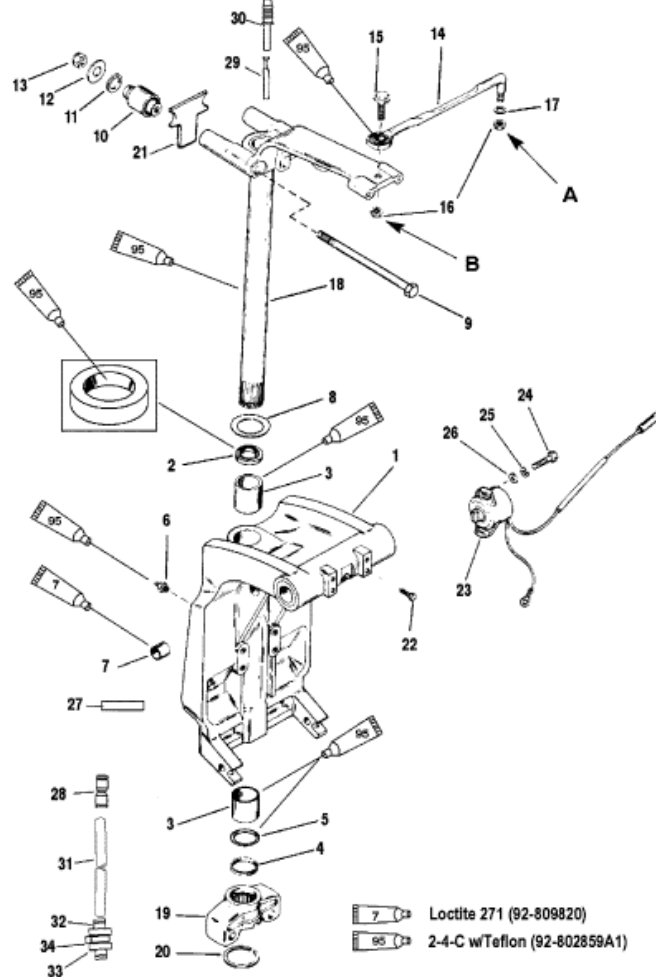

Parts List

A - Torque nut to 120 lb-in (13.5 Nm.) and BACK OFF 1/4 turn.
 B - Torque nut to 20 lb-ft (27.0 Nm.)

Ref	Class	Part	Description	Qty	Comment	Footnote
1	1499	8710T20	SWIVEL BRACKET ASSEMBLY	1		
2	26	87735	OIL SEAL (LOWER)	1		
3	23	818764	BUSHING	2		
4	23	816039	SPACER	1		
5	25	33504	O-RING	1		
6	22	74036	GREASE FITTING	2		
7	23	821207	BUSHING	2		
8	12	816432	THRUST WASHER	1		
9	10	78689	SCREW	2		
10		77326	MOUNT	2		
11	12	66921	WASHER	2		
12	12	814432	WASHER	2		
13	11	826710 15	NUT	2		
14		92876A10	STEERING LINK ASSEMBLY	1		
15	10	849838	SCREW	1		
16	11	826709113	NUT	2		
17	12	37828	WASHER	2		
18	17	67706A55	SWIVEL PIN AND STEERING ARM	1	(CARBON STEEL)	
18	17	826432A 2	SWIVEL PIN AND STEERING ARM	1	(STAINLESS STEEL)	
19		86580A 1	BOTTOM YOKE	1		
19		878182T	BOTTOM YOKE	1	(STAINLESS STEEL)	
20	53	67684	RETAINING RING	1		
21		88882 1	BUMPER	1		
22	10	64014	SCREW	2		
23		821180A 6	TRIM SENDER ASSEMBLY	1		
24	10	852368	SCREW/15	2		
25	13	26996	LOCKWASHER	2		
26	12	89302	WASHER	2		
27		NSS	DECAL-SERIAL OVERLAMINATE	1		
28	22	859747	COUPLER	1		
29	22	859732	ADAPTOR FITTING	1		
30	22	859731	ADAPTOR FITTING	1		
31	32	859449 75	TUBING (5/2 IN.) (BLACK)	1		
32	22	859448	COUPLER FITTING	1		
33	25	821555	GROMMET	1		
34	54	850181	STA STRAP (11-1/2 IN.)	1		